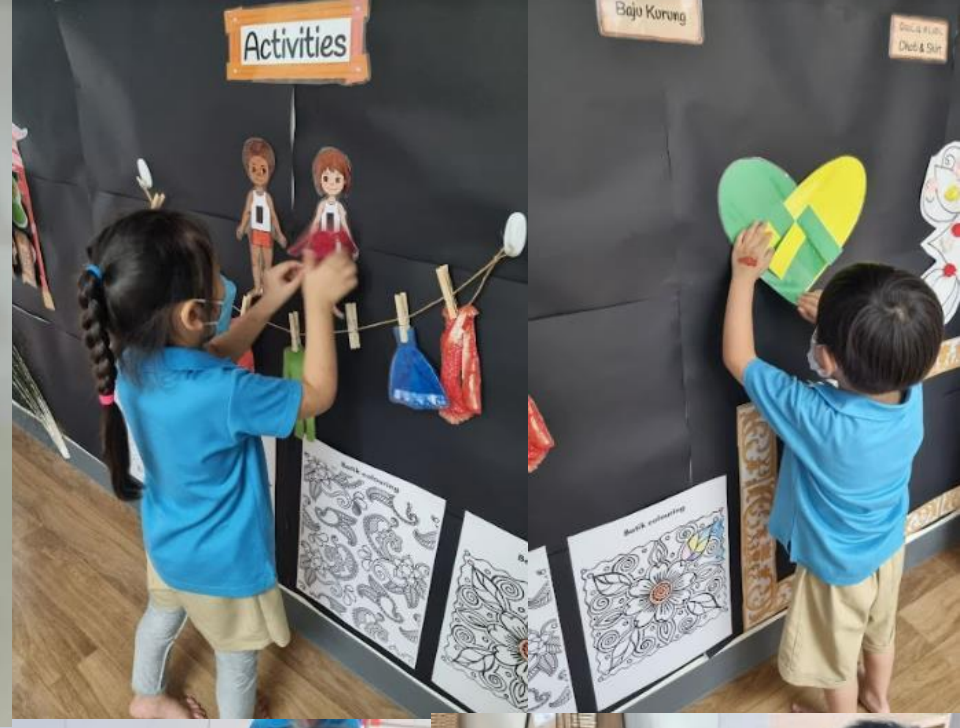

Starlight Chinese Language

Starlight Tamil Language

Pet Roadshow

Neighbourhood Walk

Cultural Awareness

Weeks of Wonder
(WoW) Project