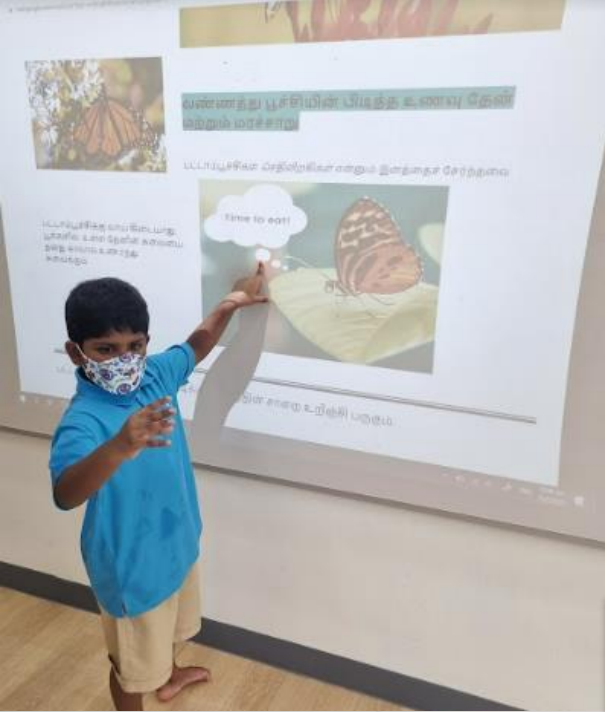

Starlight Tamil Language